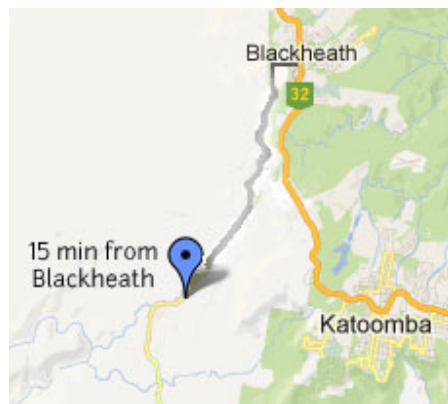

Detail of Stay	<ul style="list-style-type: none"> TBA
No of Persons	<ul style="list-style-type: none"> TBA
Dress Code	<ul style="list-style-type: none"> Casual clothing , jeans and jogger, etc
	<ul style="list-style-type: none"> Jacket during winter
Necessities (What to Bring)	<ul style="list-style-type: none"> Sunscreen and insect repellent
	<ul style="list-style-type: none"> Bring a sense of fun and adventure!
	<ul style="list-style-type: none"> Bring a camera
When & Where	<ul style="list-style-type: none"> 993 Megalong Rd, Megalong Valley
Refund Policy	<ul style="list-style-type: none"> No refunds can be issued
Phone	<ul style="list-style-type: none"> 47 878 188 or mobile 0408649235 text

DRIVE YOUR OWN CAR Map below

CAR HIRE available from Sydney depots

TRAIN SERVICE catch train to Blackheath then Taxi

Detailed Directions map is also available on www.megalongcc.com.au