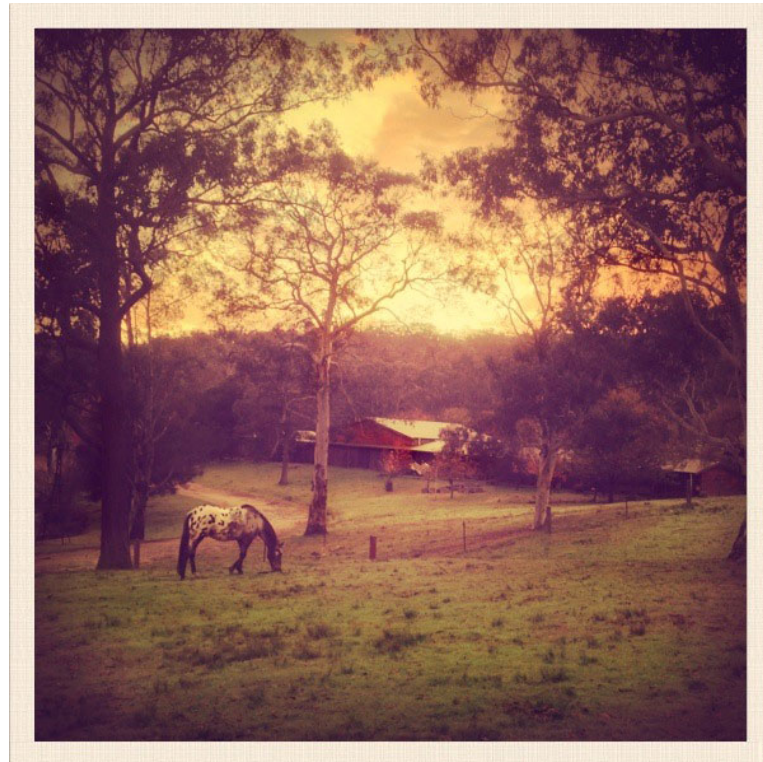

Gift Voucher

A Unique Blue Mountains Experience

General Overview

In the Blue Mountains there is a unique Wilderness Ranch that is set in an ancient valley surrounded by rugged majestic sandstone cliffs and ravines of the winding Cox's River. It is a serene and tranquil property with vast stretches of beautiful pastureland and pristine wilderness areas.

Whether you are staying at our Wilderness Lodge or simply enjoying a riding package we like our guests to experience what makes our ranch in the Blue Mountains famous worldwide. Our venue is truly one of the most breathtaking in scenery in Australia. It lets you unwind and take in the isolation and remoteness unparalleled being so close to Sydney, it's hard to believe that it is only 90 minutes away.